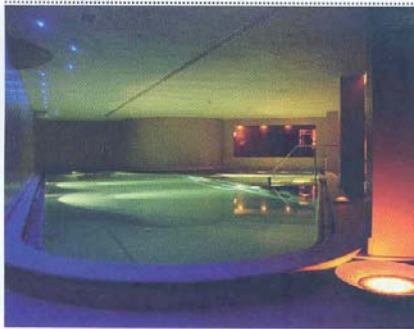

STARPOOL

STARPOOL

www.starpool.it