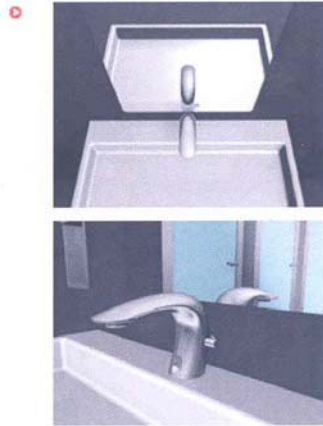

DESIGN AREA

BATHROOM

- Articles
- Products
- Bathroom
- Accessories
- Bathroom Furniture
- Mirrors
- Sanitaryware
- Sauna Cabins
- Showers
- Taps
- Towel Warmers
- Whirlpool Tubs

- BUILDING
- COMFORT
- FURNITURE
- KITCHENS
- LIGHTING

Newsletter Registration

SEARCH

Anubis Collection
 by Valpra by Rossi
 Valpra Design

One of the latest products to be developed by Valpra is the electronic Anubis tap, part of a severe yet soft collection that is highly functional and practical, both indispensable requirements for the contract sector. Anubis, by Talocci Design, uses an internationally patented mechanical flow regulation system, which makes it possible to regulate the water flow very easily between 2 and 10.3 litres per minute, in order to cater for specific requirements. The mechanism also enables the operator/installer to make the necessary flow adjustments, without having to close off the system, leading to effective savings in operating times. The fluid design is a perfect match for the modern, linear shapes of the accessories in the collection, adding a strong but sober personality by means of just a small number of features. The vertical mark that characterises the series evokes the male symbol and is repeated in every element, defining the various functions on an individual basis. Anubis collection is comprised of a series of complements such as the electronic tap for external urinal and the wide range of accessories such as the liquid soap dispenser, the paper towel dispenser, the waste paper bin, the toilet paper dispenser – available in both a fitted version and an external version – the clothes hooks and the classic toilet brush, all in stainless steel.