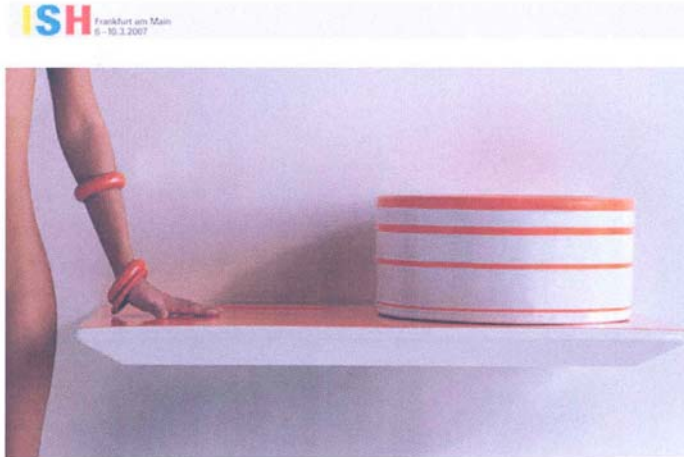

DESIGN AREA

BATHROOM
BUILDING
COMFORT
FURNITURE
KITCHENS
LIGHTING

Newsletter Registration

SEARCH

2007 Competition

ilbagna

4D-DESIGN TOMORROW'S
BATHROOM TODAY

Our Partners

All about bathroom design at ISH 2007

From 6 to 10 March 2007, ISH – The International Trade Fair for the Bathroom, Building Services, Energy, Air Conditioning Technology and Renewable Energies – presents the entire spectrum of products and services for the fields of heating, sanitation, air-conditioning and refrigeration. The highlights of the ISH 2007 are: Bathroom Experience and Design Plus Award 2007.

[more about ISH 2007 >](#)